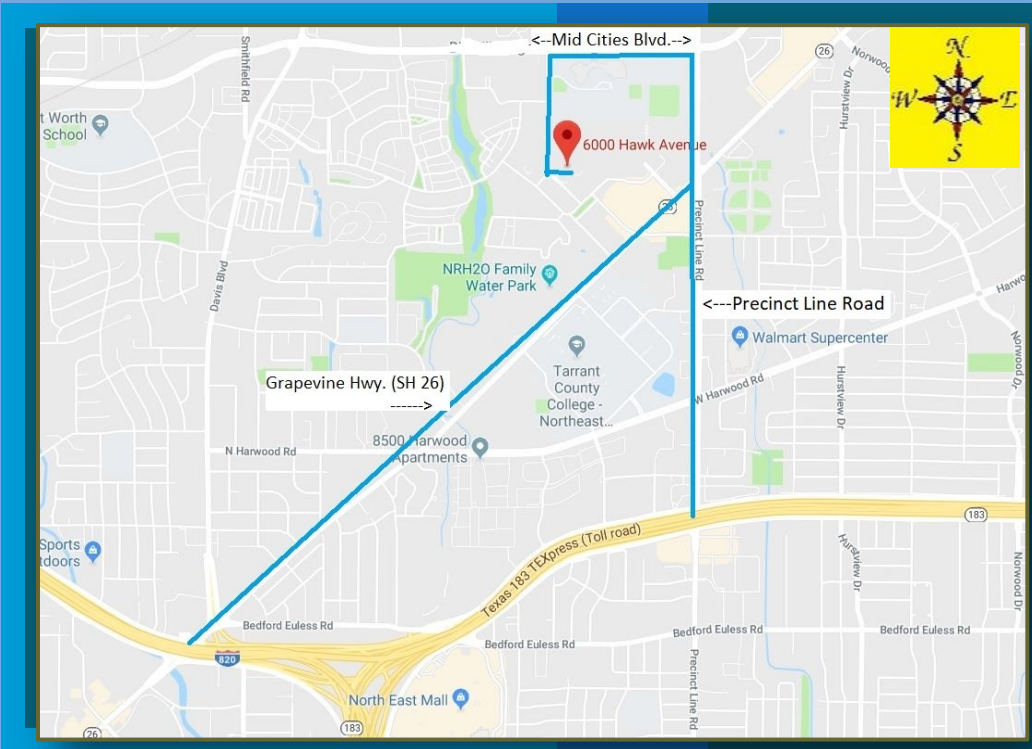

6000 Hawk Avenue
North Richland Hills TX 76180

- ◆ From 183/121, exit Precinct Line, turn North.
- ◆ From 820, exit Grapevine Highway/Highway 26, turn Northeast, then North on Precinct Line Road.

Then.....

- West on Mid Cities Blvd.
- South on Hawk Avenue.
- NRH Centre will be on left side.

Main Parking for The Grand Hall is on the North side of the building.

The Entrance is via the covered walkway on the West end of the building.